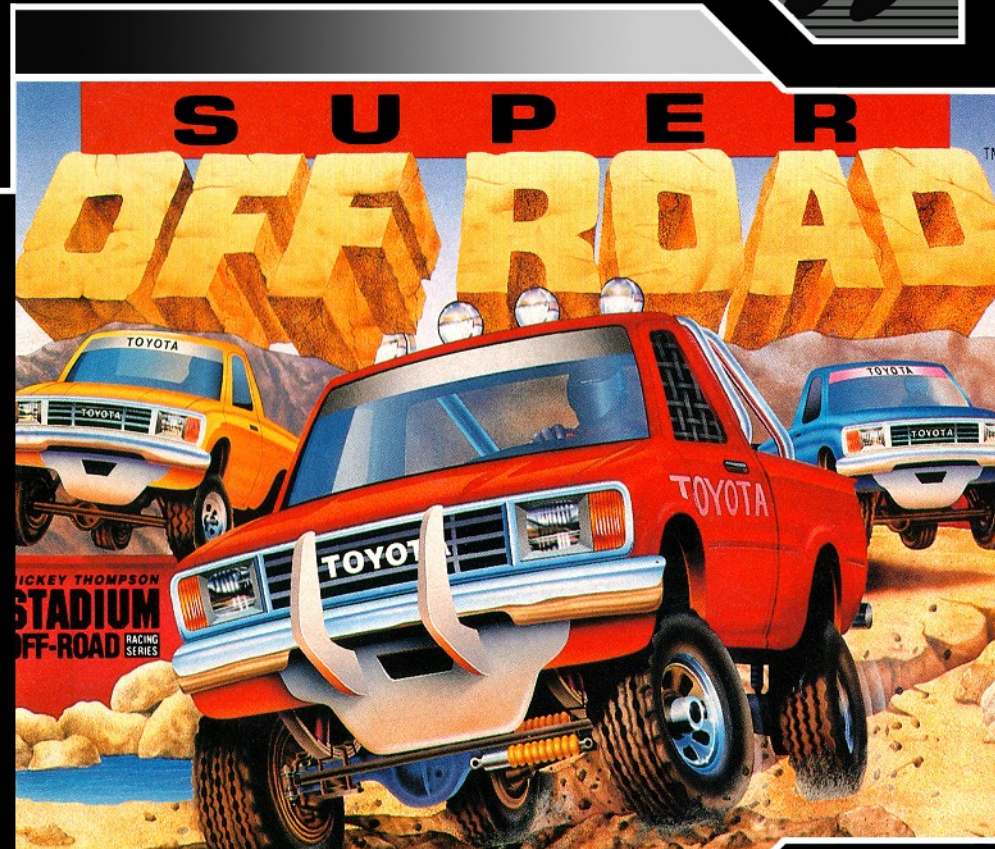

SUPER NINTENDO ENTERTAINMENT SYSTEM

SUPER OFF ROAD™

KIDS TO ADULTS
MILD ANIMATED VIOLENCE
Visit www.esrb.org or call
1-800-771-3772 for Rating Information.

SNS-OR-USA

SOLD BY

Nintendo

IMPORTANT!

BEFORE USING YOUR SYSTEM, CAREFULLY READ THE CONSUMER INFORMATION AND PRECAUTIONS BOOKLET.

FOR SALE, RENTAL AND USE ONLY IN USA, CANADA, MEXICO AND LATIN AMERICA

MADE IN JAPAN

Game Pak (SNS-GP)